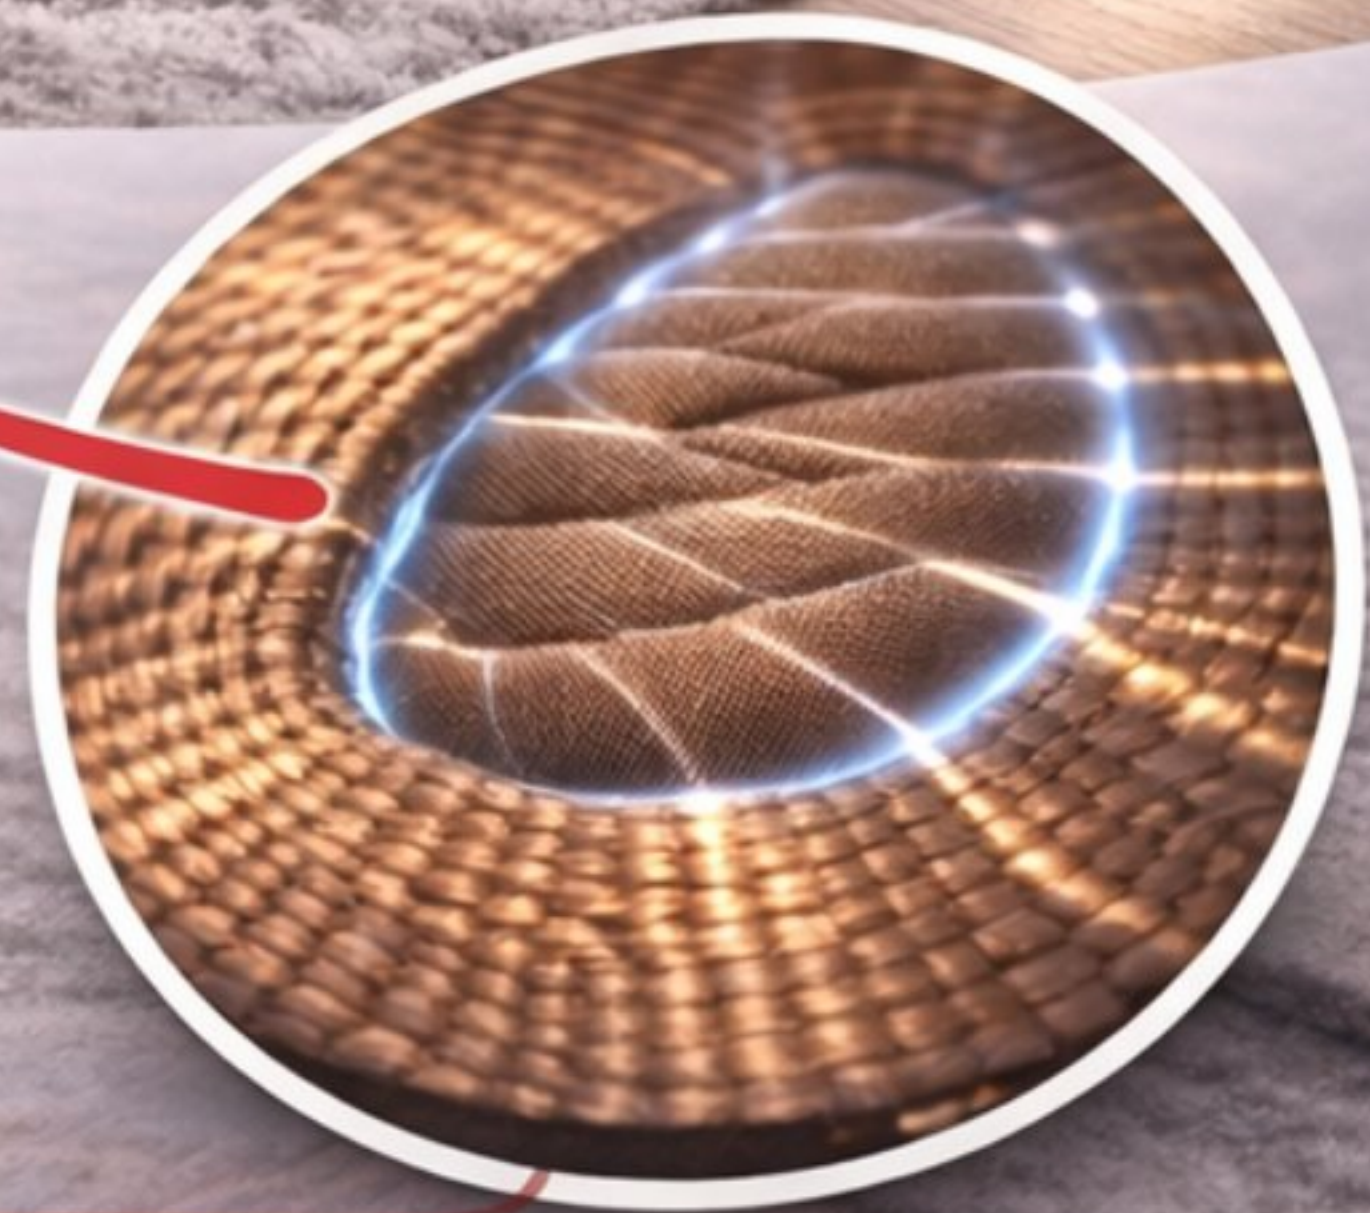

Instead of rigid copper coils, the Smart Pulser uses **flexible woven carbon conductors** for superior signal delivery.

- ✓ Even signal distribution
- ✓ Foldable and easy to store
- ✓ Durable, flexible applicators
- ✓ Comfortable use on any surface

Advanced woven conductors for
Efficient, Uniform PEMF Energy Delivery

SMART Pulser

Versatility You'll Love

One device. Multiple applicators. Easy to use
anywhere you need it.

S-Mat Full-body PEMF

S-Wrap Targeted and flexible